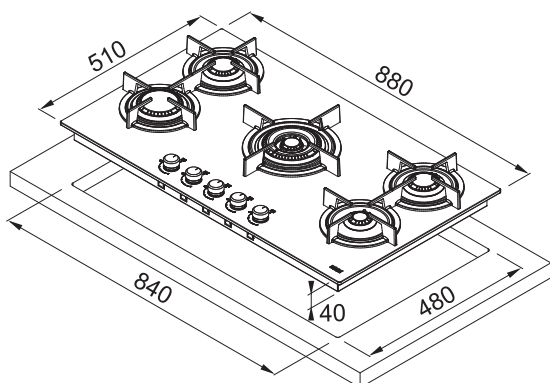

### PRODUCT INFORMATION

Article Number	106.0374.288
Drawer Depth	40 mm
Length Overall	880 mm
Width Overall	510 mm
Cutout Length	840 mm
Cutout Width	480 mm
Number of Burners	5
Pan Supports	Cast iron
Power (W)	Auxiliary 1000W Semirapid 2 x 1750W Rapid 3000W Triple Crown 4000W
Voltage	220-240 V
Country of Origin	Italy
Type	Gas hob