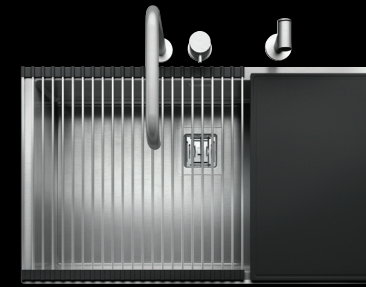

# Square Bowls Radius "12" Kit

Once again, the design is complete with functionality, thanks to a special Kit which includes a Roll-Up multi-purpose rack, a black HPL chopping board and a mixer tap with remote control and pull-out spray head in stainless steel AISI 316, making it even more resistant to corrosion.

## SQUARE BOWLS R. "12" KIT flat edge built-in and flush

70x40 cm Square Bowl with radius "12"  
built-in and flush 1 bowl + accessories Kit and tap

FEB

FT

UM

Radius "12"

FEB FT

Accessories: 8 17 20 25 39 40 55

NEW

- extra-thick stainless steel AISI 304
- 70x40x20h cm bowl
- equipment: 3½" plus square basket strainer waste, perimeter overflow, black HPL chopping board 1TOF26N, multi-purpose Roll-Up rack 1GSPA, Kit Top mixer tap with remote control and pull-out spray head 1RUBMRKT
- base unit for bowl:
  - built-in and flush: 80
  - 73.5x43.7 cm cut out