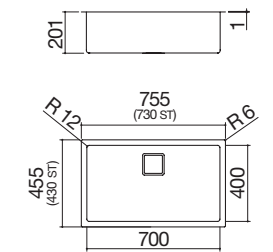

## SQUARE BOWLS R. "12" KIT flat edge built-in and flush

70x40 cm Square Bowl with radius "12"  
built-in and flush 1 bowl + accessories Kit and tap

FEB

FT

UM

Radius "12"

FEB FT

Accessories: 8 17 20 25 39 40 55

NEW

- extra-thick stainless steel AISI 304
- 70x40x20h cm bowl
- equipment: 3½" plus square basket strainer waste, perimeter overflow, black HPL chopping board 1TOF26N, multi-purpose Roll-Up rack 1GSPA, Kit Top mixer tap with remote control and pull-out spray head 1RUBMRKT
- base unit for bowl:
  - built-in and flush: 80
  - 73.5x43.7 cm cut out