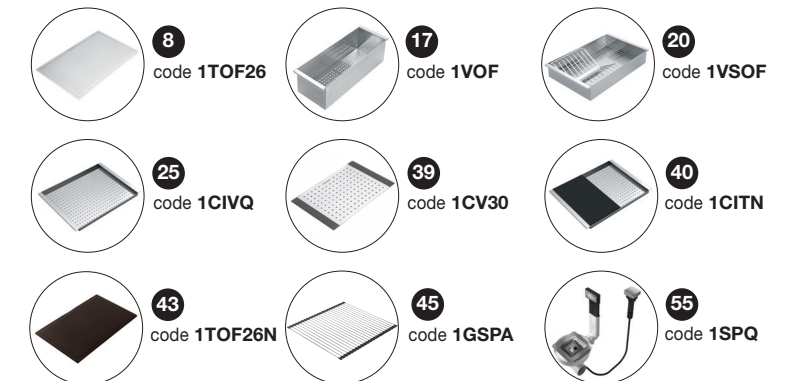

## SQUARE BOWLS R. "12" KIT flat edge built-in and flush

70x40 cm Square Bowl with radius "12"  
built-in and flush 1 bowl + accessories Kit and tap

FEB

FT

UM

Radius "12"

FEB FT

Accessories: 8 17 20 25 39 40 55

NEW

- extra-thick stainless steel AISI 304
- 70x40x20h cm bowl
- equipment: 3½" plus square basket strainer waste, perimeter overflow, black HPL chopping board 1TOF26N, multi-purpose Roll-Up rack 1GSPA, Kit Top mixer tap with remote control and pull-out spray head 1RUBMRKT
- base unit for bowl:
  - built-in and flush: 80
  - 73.5x43.7 cm cut out

STAINLESS STEEL built-in and flush

code 1QR7040IQK

Accessories for square bowls with radius "12" and Kit

**Standard equipment:** fixing clips, space-saver trap with dishwasher connection, cardboard packaging.