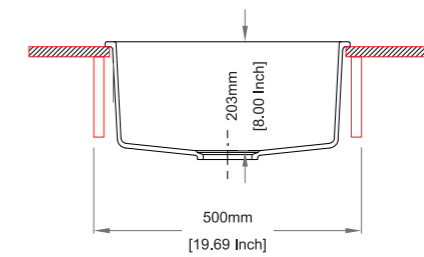

## Dimensions

**Sink:** 457 mm × 406 mm  
**Bowl:** 417 mm × 363 mm × 203 mm