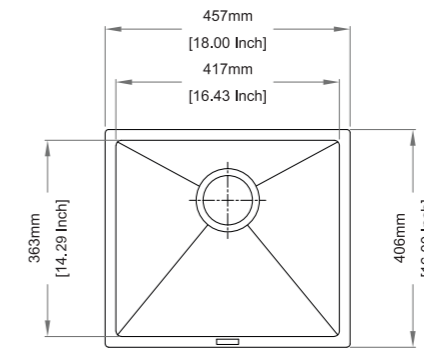

## Dimensions

**Sink:** 457 mm × 406 mm  
**Bowl:** 417 mm × 363 mm × 203 mm