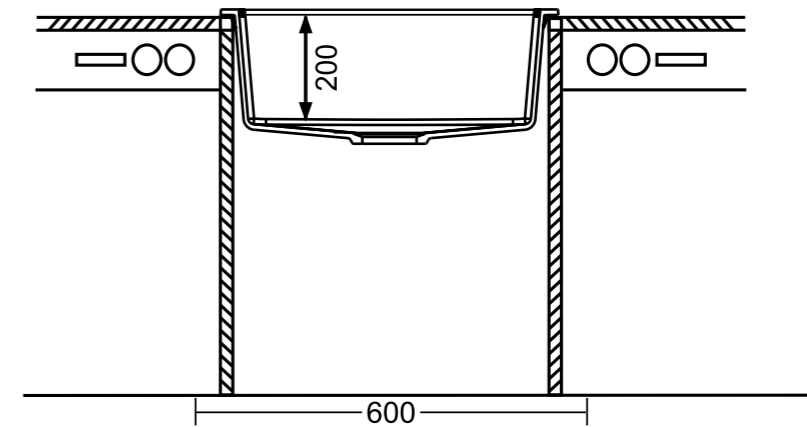

WALTZ 560 FE

Quartz sink with
single bowl

champagne

Colours

Dimensions

Sink: 560 mm × 510 mm
Bowl: 500 mm × 360 mm × 200 mm

Installation

Top Mount

Flush Mount

Under Mount