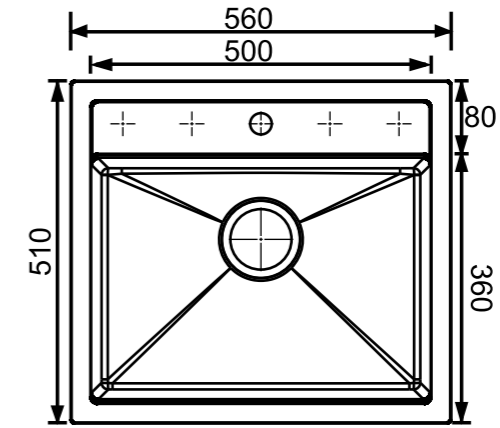

WALTZ 560 FE

Quartz sink with
single bowl

champagne

Colours

Dimensions

Sink: 560 mm × 510 mm
Bowl: 500 mm × 360 mm × 200 mm

Installation

Top Mount

Flush Mount

Under Mount