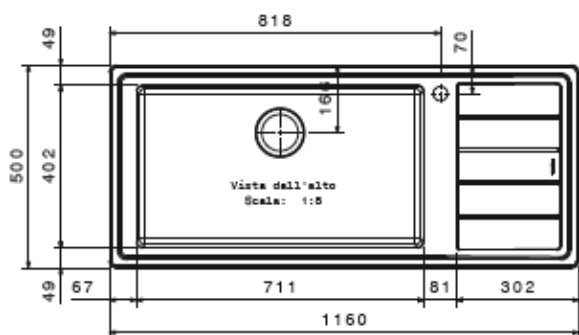

LNPG1161

size		1160x500 mm
drain hole		3,5"
cut-out		1140x480 mm
base		900 mm
depth		215 mm
fitting		4 mm
		flat
nish/finitura		brushed/spazzolato

packed in boxes:
1300 x 610 x 280 mm - 11,50 Kg