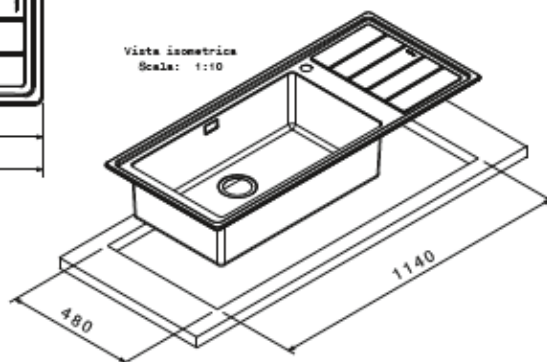

LNPG1161

size		1160x500 mm
drain hole		3,5"
cut-out		1140x480 mm
base		900 mm
depth		215 mm
fitting		4 mm
		flat
nish/finitura		brushed/spazzolato

packed in boxes:
1300 x 610 x 280 mm - 11,50 Kg