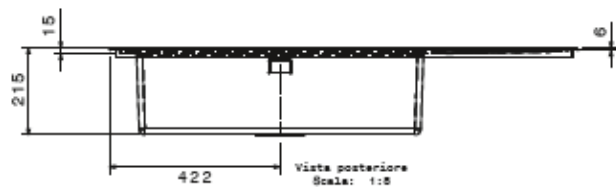

LNPG1161

size		1160x500 mm
drain hole		3,5"
cut-out		1140x480 mm
base		900 mm
depth		215 mm
fitting		4 mm
		flat
nish/finitura		brushed/spazzolato

packed in boxes:
1300 x 610 x 280 mm - 11,50 Kg