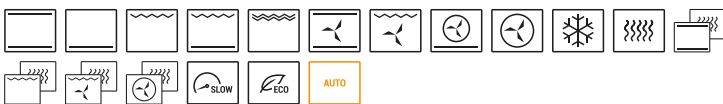

BARAZZA
taste of design

ICON TRAMA COMBI-MICROWAVE OVEN built-in

Icon Trama built-in compact combi-microwave oven
Touch Control + knobs

NEW

- 17 manual functions
- 20 automatic cooking programs
- 5 automatic defrosting programs
- Veggy mode
- microwave functions up to 1000 W
- maximum temperature: 250 °C
- capacity: 38 litres (40 litres total)
- multilingual digital Touch Control programmer + knobs
- features: front controls, knobs and handle in Soft-Touch finish, Easy Clean enamelled oven interior, extractable and removable door with triple heat-reflecting glass, Soft-Close hinges, tangential cooling fan, internal light, side racks
- equipment: 1 Pyrex baking tray, 1 steel shelf
- safety devices: child-safety function
- maximum absorbed power: 3.5 kW