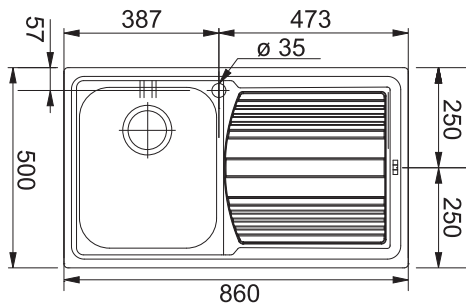

SPECIFICATION SHEET

LOGICA LINE LLX 611-L LHD

PRODUCT FAMILY : SINKS

FINISH: STAINLESS STEEL

PRODUCT INFORMATION

Article Number	101.0152.585
Opposite Configuration	101.0152.583
Cabinet Size	450 mm
Waste Outlet Diameter	3 1/2"
Tap Hole	1
Length Overall	860 mm
Width Overall	500 mm
Length of large bowl	340 mm
Width of large bowl	400 mm
Depth of large bowl	195 mm
Number of Bowls	1
Cutout Length	840 mm
Cutout Width	480 mm
Cut-Out Template	No
Position of Drainer	Left hand side
Overflow	Yes - Slotted overflow
Waste Kit Included	Yes
Fixing Kit Included	Yes
Siphon Included	No
Country of Origin	Italy
Installation Type	Inset
Packaging Type	- Packed in plastic bag with waste kit and fixing kit included. - Siphon to be ordered separately.
Optional Accessories	Siphon - 112.0068.243

FEATURES

 AISI 304

 Inset Installation