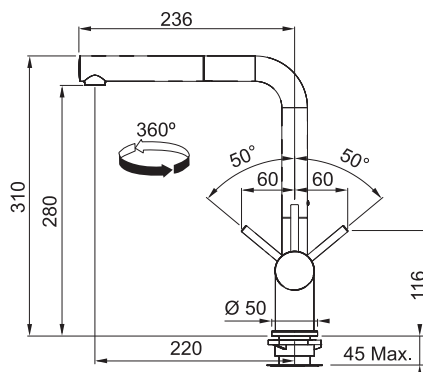

SPECIFICATION SHEET

PRODUCT FAMILY: MIXERS FINISH: BLACK SERIES: ACTIVE PLUS MODEL: ACTIVE PLUS CHROME BLACK

Product Information

Article Number	115.0373.901
Base	50 mm
Height Overall	310 mm
Height to End of Spout	280 mm
Spout Reach	220 mm
Max. Worktop Height	45 mm
Version	Pull-out spray
Spray	Adjustable single jet
Flexible	Stainless steel
Cartridge	Ceramic discs Ø 35
Tap Pressure	High pressure
Tap Operation	Side lever
Tap Rotation	360 °
Country of Origin	Italy
Installation Type	Worktop / Sink
Recommended Product	Pair of filters (112.0158.403)
Product Variations	115.0373.888 White 115.0373.890 Graphite