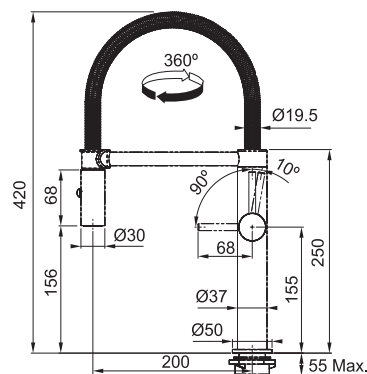

SPECIFICATION SHEET

PRODUCT FAMILY: MIXERS FINISH: BRUSHED STAINLESS STEEL SERIES: PESCARA MODEL: PESCARA PULL OUT

Product Information

Article Number	115.0472.960
Base	50 mm
Height Overall	420 mm
Height to End of Spout	156 mm
Spout Reach	200 mm
Max. Worktop Height	55 mm
Version	Semi-pro tap
Spray	Double jet
Flexible	Stainless steel
Cartridge	Ceramic discs Ø 28
Tap Pressure	High pressure
Tap Operation	Side lever
Tap Rotation	360 °
Country of Origin	Italy
Recommended Product	Pair of filters (112.0158.403)

Remarks	<ul style="list-style-type: none"> Double click for flow control Hot water temperature adjustment Child safety
---------	---