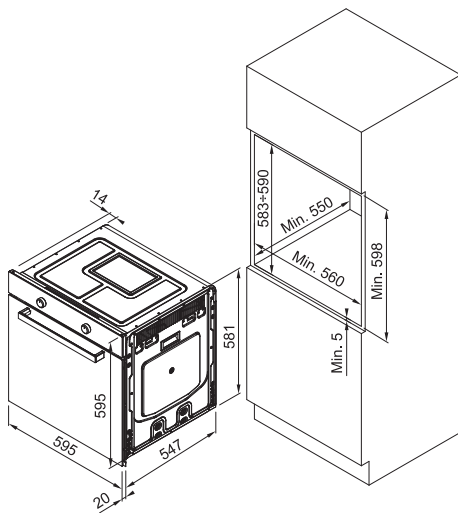

### PRODUCT INFORMATION

<b>Article Number</b>	116.0374.295
<b>Cabinet Size</b>	60 cm
<b>Capacity</b>	74 L
<b>Number of Functions</b>	18
<b>Programs</b>	Electronic programmer with TFT color display and touch control
<b>Exclusive Programs</b>	Complete menu Wellness Pizza plus 121 preset recipes
<b>Equipment</b>	1 tray 1 deep tray 2 racks Thermal probe
<b>Glasses</b>	3
<b>Runners</b>	2 in wire telescopic runners included
<b>Door</b>	Cold with soft close and soft opening
<b>Rear Door</b>	Fullglass with patented removable inner door
<b>Illumination</b>	2 inner off-axis halogen side lamps
<b>Total Power (W)</b>	2900W
<b>Energy Class</b>	A++
<b>Country of Origin</b>	Italy
<b>Type</b>	Electric oven