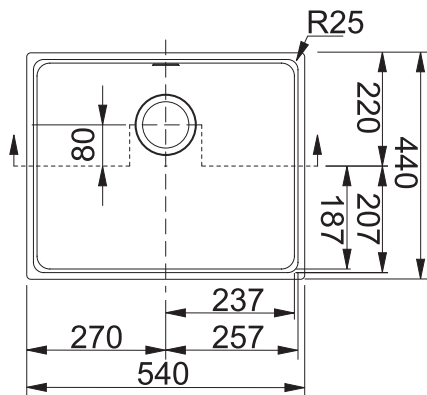

SPECIFICATION SHEET

KUBUS KBG 110-50

PRODUCT FAMILY : SINKS

FINISH: FRAGRANITE BLACK

PRODUCT INFORMATION

Article Number	125.0159.335
Cabinet Size	600 mm
Waste Outlet Diameter	3 1/2"
Length Overall	540 mm
Width Overall	440 mm
Length of large bowl	500 mm
Width of large bowl	400 mm
Depth of large bowl	213.5 mm
Number of Bowls	1
Cut-Out Template	See template
Waste Kit Included	Yes
Fixing Kit Included	Yes
Siphon Included	Yes
Country of Origin	Slovakia
Installation Type	Undermount
Packaging Type	- Packed in carton box with waste kit, fixing kit and siphon included.