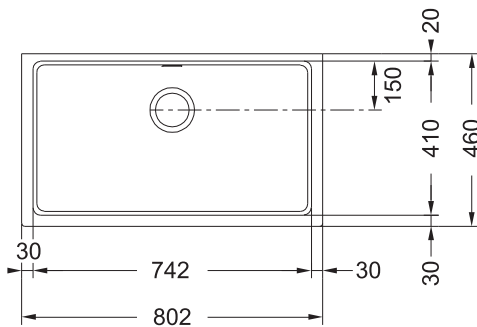

### PRODUCT INFORMATION

<b>Article Number</b>	125.0205.768
<b>Cabinet Size</b>	900 mm
<b>Waste Outlet Diameter</b>	3 1/2"
<b>Length Overall</b>	802 mm
<b>Width Overall</b>	460 mm
<b>Length of large bowl</b>	742 mm
<b>Width of large bowl</b>	410 mm
<b>Depth of large bowl</b>	200 mm
<b>Number of Bowls</b>	1
<b>Cut-Out Template</b>	See template
<b>Waste Kit Included</b>	Yes
<b>Fixing Kit Included</b>	Yes
<b>Siphon Included</b>	Yes
<b>Country of Origin</b>	Slovakia
<b>Installation Type</b>	Undermount
<b>Packaging Type</b>	- Packed in carton box with waste kit, fixing kit and siphon included.