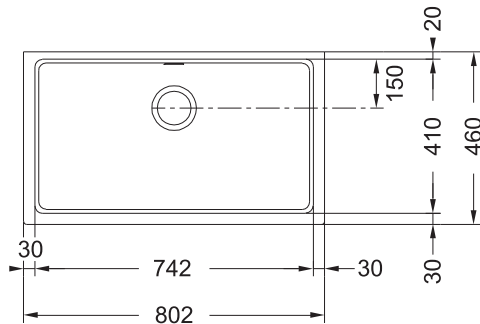

### PRODUCT INFORMATION

<b>Article Number</b>	125.0250.193
<b>Cabinet Size</b>	900 mm
<b>Waste Outlet Diameter</b>	3 1/2"
<b>Length Overall</b>	802 mm
<b>Width Overall</b>	460 mm
<b>Length of large bowl</b>	742 mm
<b>Width of large bowl</b>	410 mm
<b>Depth of large bowl</b>	200 mm
<b>Number of Bowls</b>	1
<b>Cut-Out Template</b>	See template
<b>Waste Kit Included</b>	Yes
<b>Fixing Kit Included</b>	Yes
<b>Siphon Included</b>	Yes
<b>Country of Origin</b>	Slovakia
<b>Installation Type</b>	Undermount
<b>Packaging Type</b>	- Packed in carton box with waste kit, fixing kit and siphon included.