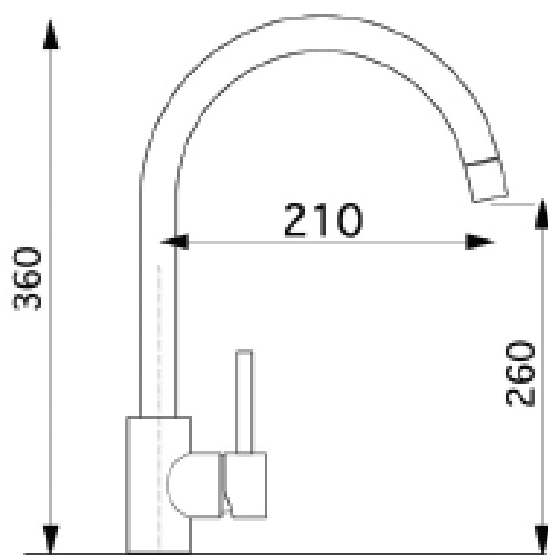

AP7780CR

taps | lever
finish | chrome