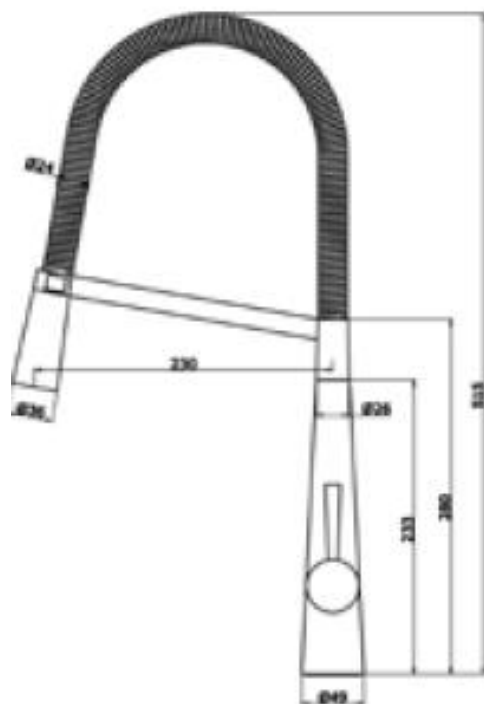

AP9015CR

taps | lever
finish | chrome