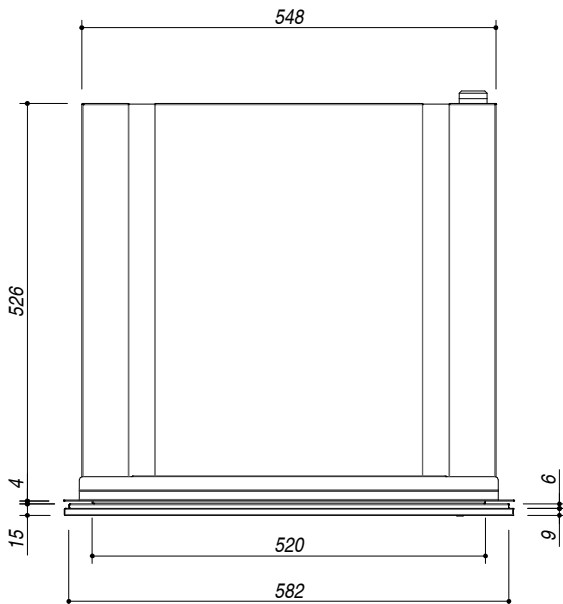

## 1CEFY

**DESCRIZIONE** Cassetto estraibile scaldavivande FEEL  
**DESCRIPTION** Warming drawer FEEL

**PESO LORDO** 4.1 kg  
**GROSS WEIGHT**

**DIMENSIONI IMBALLO** 650x650x210 mm  
**PACKAGING DIMENSIONS**

**SCALA DISEGNO** 1:10 **TUTTE LE MISURE IN mm**  
**DRAWING SCALE** **ALL MEASURES IN mm**

**TOLLERANZA LINEARE:** ± 0.5 mm  
**LINEAR TOLLERANCE**

**TOLLERANZA ANGOLARE:** ± 0.2 °  
**ANGULAR TOLLERANCE**