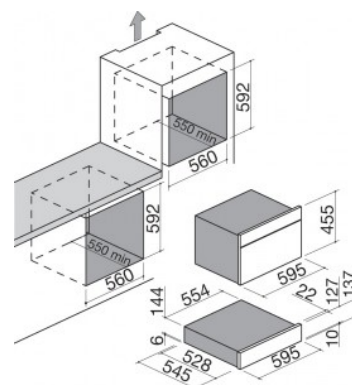

## Feel extractable warming drawer

- keep plates, tableware, coffee cups warm function
- keep cooked food warm function
- defrost function
- rising dough / mixtures
- temperature adjustable from 30° C to 70° C
- operation light
- cool front panel
- internal surface in tempered black glass
- telescopic rails

## 1CEFY

**DESCRIZIONE** Cassetto estraibile scaldavivande FEEL  
**DESCRIPTION** Warming drawer FEEL

**PESO LORDO** 4.1 kg  
**GROSS WEIGHT**

**DIMENSIONI IMBALLO** 650x650x210 mm  
**PACKAGING DIMENSIONS**

**SCALA DISEGNO** 1:10 **TUTTE LE MISURE IN mm**  
**DRAWING SCALE** **ALL MEASURES IN mm**

**TOLLERANZA LINEARE:** ± 0.5 mm  
**LINEAR TOLLERANCE**

**TOLLERANZA ANGOLARE:** ± 0.2 °  
**ANGULAR TOLLERANCE**