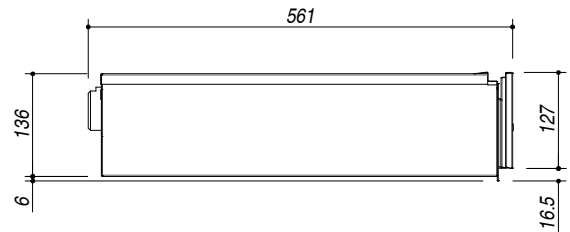

## 1CEFY

**DESCRIZIONE** Cassetto estraibile scaldavivande FEEL  
**DESCRIPTION** Warming drawer FEEL

**PESO LORDO** 4.1 kg  
**GROSS WEIGHT**

**DIMENSIONI IMBALLO** 650x650x210 mm  
**PACKAGING DIMENSIONS**

**SCALA DISEGNO** 1:10 **TUTTE LE MISURE IN mm**  
**DRAWING SCALE** **ALL MEASURES IN mm**

**TOLLERANZA LINEARE:** ± 0.5 mm  
**LINEAR TOLLERANCE**

**TOLLERANZA ANGOLARE:** ± 0.2 °  
**ANGULAR TOLLERANCE**