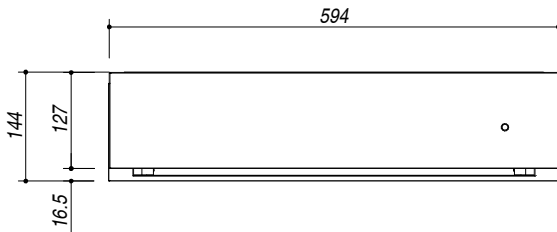

## 1CEFY

**DESCRIZIONE** Cassetto estraibile scaldavivande FEEL  
**DESCRIPTION** Warming drawer FEEL

**PESO LORDO** 4.1 kg  
**GROSS WEIGHT**

**DIMENSIONI IMBALLO** 650x650x210 mm  
**PACKAGING DIMENSIONS**

**SCALA DISEGNO** 1:10 **TUTTE LE MISURE IN mm**  
**DRAWING SCALE** **ALL MEASURES IN mm**

**TOLLERANZA LINEARE:** ± 0.5 mm  
**LINEAR TOLLERANCE**

**TOLLERANZA ANGOLARE:** ± 0.2 °  
**ANGULAR TOLLERANCE**