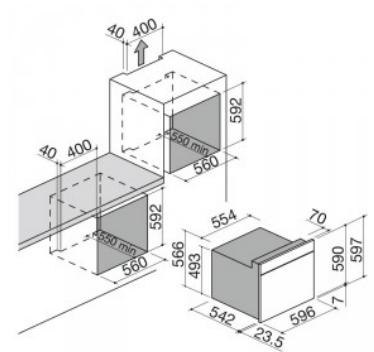

60 cm Feel built-in multiprogram oven Touch Control

- 11 functions
- Touch Control digital programmer
- safety devices: safety door lock, electronic child safety lock
- stainless steel handle
- capacity: 60 litres (gross 65 litres)
- features: easy clean oven lining, extractable and removable door with triple and heat-reflecting glass
- equipment: tangential cooling fan, side racks, interior light, temperature probe, 1 easy clean enamelled deep steel tray, 1 easy clean enamelled steel tray, 1 stainless steel shelf, 2 pairs of telescopic oven rails, tray handle
- maximum temperature: 250° C
- maximum power output: 3 kW