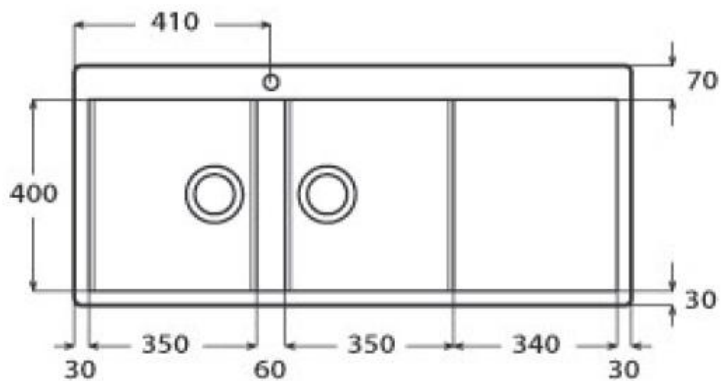

SQ1162IRSC

dimensions	1160×500 mm
depth	226 mm
cut-out size	3,5 "
cabinet size	900 mm
packed in boxes	1270x570x265 mm
weight	16,4 kg
fitting	6-edge inset

finish	code
satin	dx SQ1162IRSC
	sx SQ1162ILSC

DP: 2795x | RP: 3730x