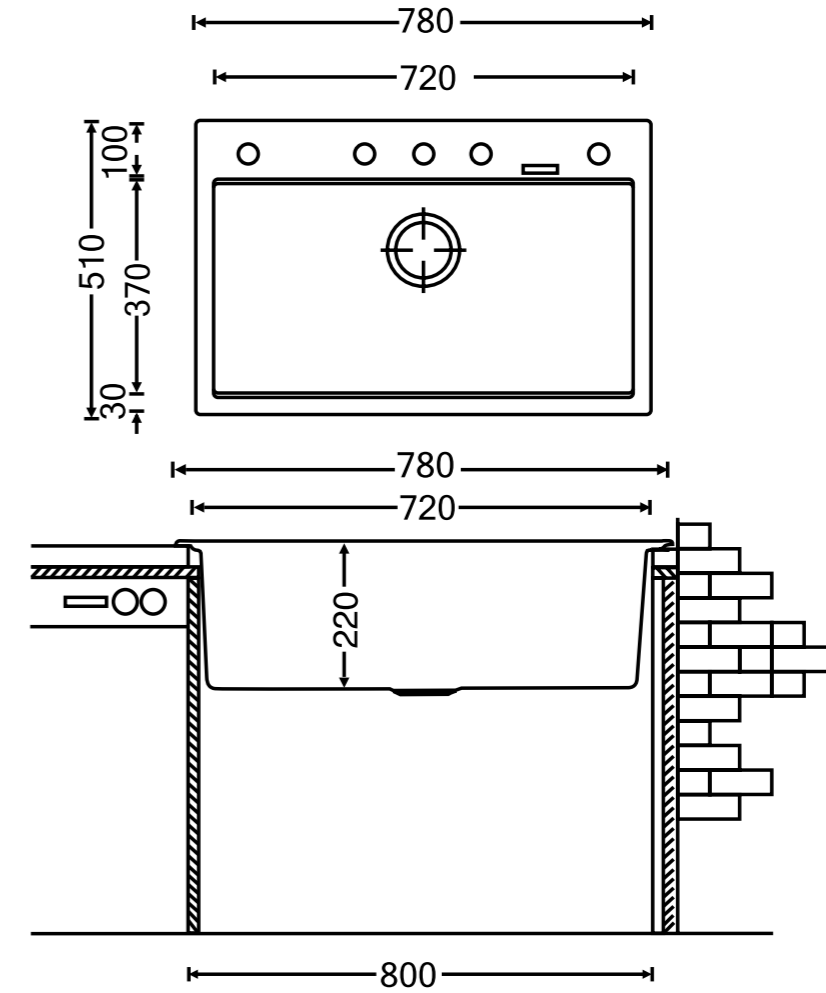

WALTZ 780

Quartz sink with
single bowl

Colours

Dimensions

Sink: 780 mm × 510 mm
Bowl: 720 mm × 370 mm × 220 mm

Installation