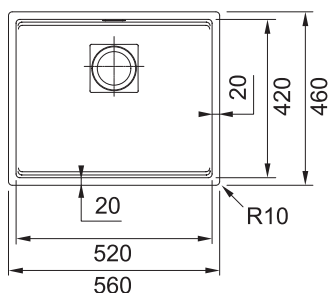

SPECIFICATION SHEET

KUBUS 2 KNG 110-52

PRODUCT FAMILY: **SINKS**

FINISH: **FRAGRANITE WHITE**

PRODUCT INFORMATION

Article Number	125.0529.604
Cabinet Size	600 mm
Waste Outlet Diameter	3 1/2"
Length Overall	560 mm
Width Overall	460 mm
Length of large bowl	520 mm
Width of large bowl	420 mm
Depth of large bowl	200 mm
Number of Bowls	1
Cut-Out Template	See template
Overflow	Yes - Hidden overflow
Waste Kit Included	Yes
Fixing Kit Included	Yes
Siphon Included	Yes
Country of Origin	Slovakia
Installation Type	Undermount
Packaging Type	- Packed in carton box with waste kit, fixing kit and siphon included.