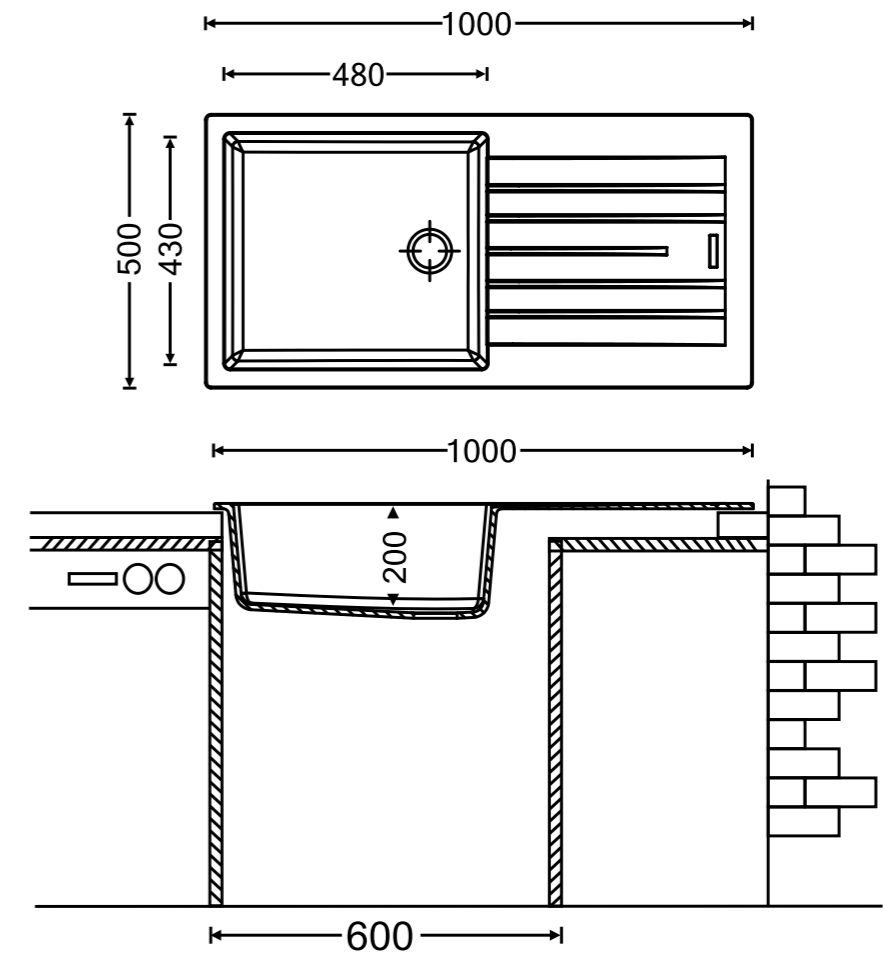

TIP TOE D100L

Quartz sink with
large single bowl + long drainer

Colours

Dimensions

Sink: 1000 mm × 500 mm
Bowl: 480 mm × 430 mm × 200 mm

Installation