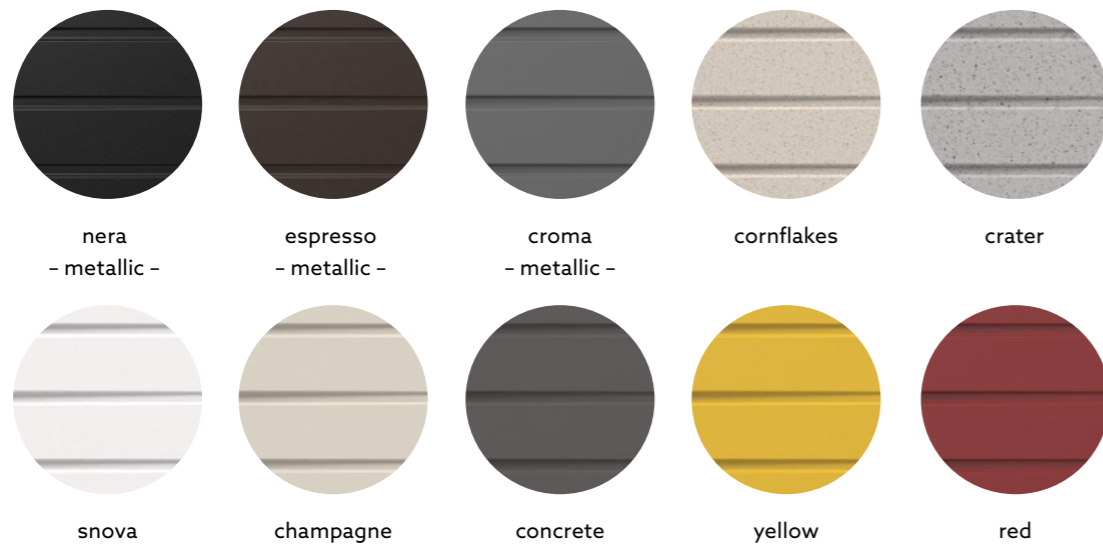

TIP TOE D100L

Quartz sink with
large single bowl + long drainer

Colours

Dimensions

Sink: 1000 mm × 500 mm
Bowl: 480 mm × 430 mm × 200 mm

Installation