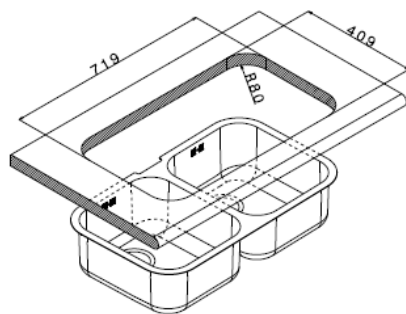

FE4040U

size 760x450 mm

drain hole 3,5"

drain hole 3,5"

cut-out  719x409 mm

base  800 mm

depth  180 mm

fitting  undermount