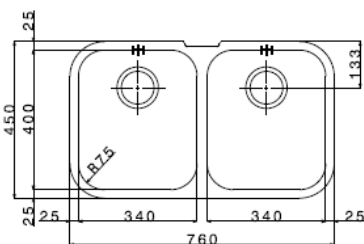

FE4040U

size 760x450 mm

drain hole 3,5"

drain hole 3,5"

cut-out  719x409 mm

base  800 mm

depth  180 mm

fitting  undermount