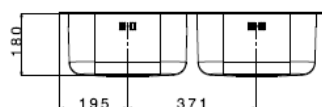

FE4040U

size 760x450 mm

drain hole 3,5"

drain hole 3,5"

cut-out  719x409 mm

base  800 mm

depth  180 mm

fitting  undermount