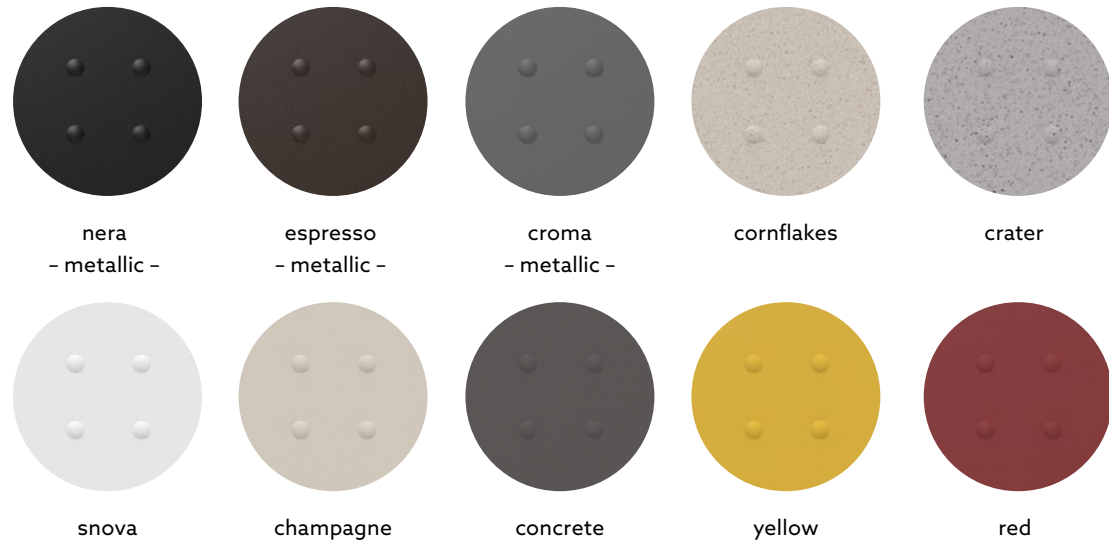

POLO D200

Quartz sink with double bowls + drainer
Optional steel inlay

Colours

Dimensions

Sink: 1160 mm × 500 mm
Bowls: 330 mm × 430 mm × 210 mm

Installation