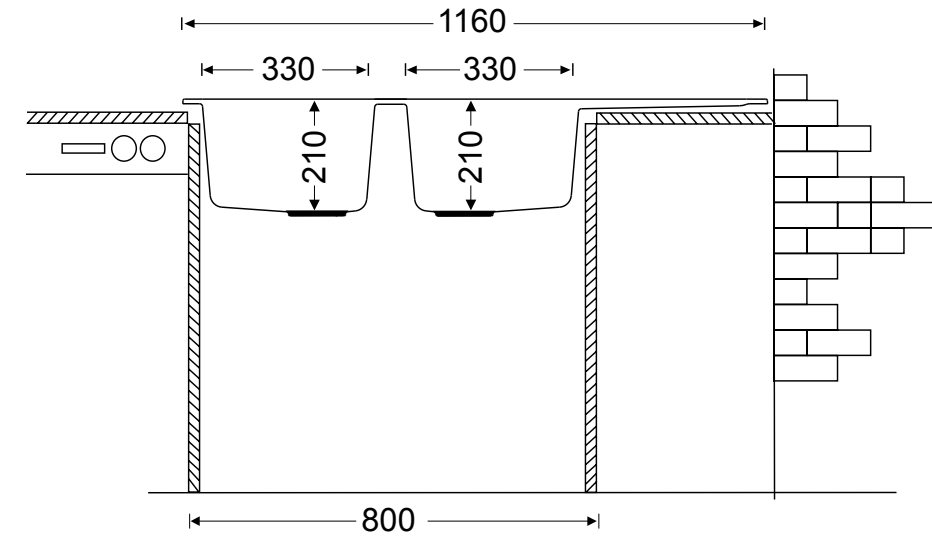

POLO D200

Quartz sink with double bowls + drainer
Optional steel inlay

Colours

Dimensions

Sink: 1160 mm × 500 mm
Bowls: 330 mm × 430 mm × 210 mm

Installation