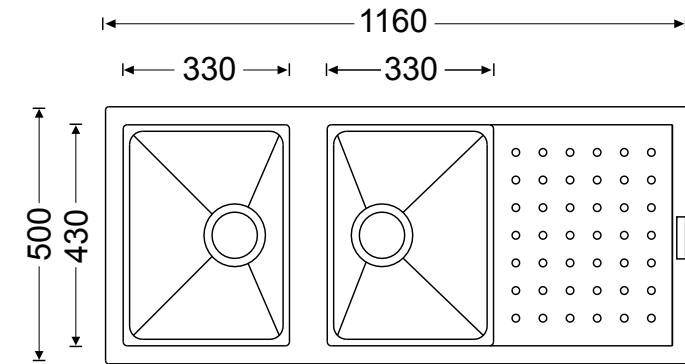

POLO D200

Quartz sink with double bowls + drainer
Optional steel inlay

Colours

Dimensions

Sink: 1160 mm × 500 mm
Bowls: 330 mm × 430 mm × 210 mm

Installation