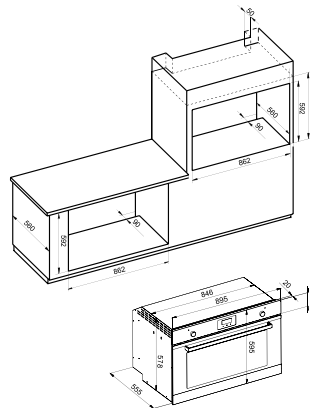

BARAZZA
taste of design

**OVEN 90
built-in**

90 cm electric built-in oven
Digital timer + knobs

NEW energy rating **A**

- 90 x 60 cm
- 9 manual functions
- 3 fan
- capacity: 120 litres
- maximum temperature: 250 °C
- 2 knobs control + white digital timer
- features: front controls, knobs and handle in Soft-Touch finish, chromed side racks, 1 tray 25 mm, 1 grid, soft closing doors, rotisserie, triple glass oven door, cavity enamel black, rounded internal lamp
- 2 knobs control + white digital timer
- maximum absorbed power: 3.15 kW