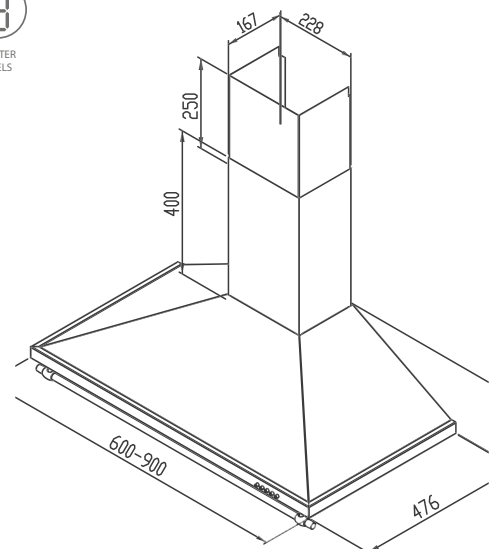

CARYSIL

German Engineered

SD54 - 90

Inox

> MAIN FEATURES

- 90 cm Wall-type Chimney Hood
- Push Button Control
- 3 Speed
- 1x5 Watt LED Lamp
- Aluminum Filter
- 120 mm Air Outlet
- Double Chimney
- Noise Level: min 47dB-max 61dB
- Free Flow Extraction Power: 520 m³/h-140 Watt
- Package Dimensions (WxDxH): 62x30x54