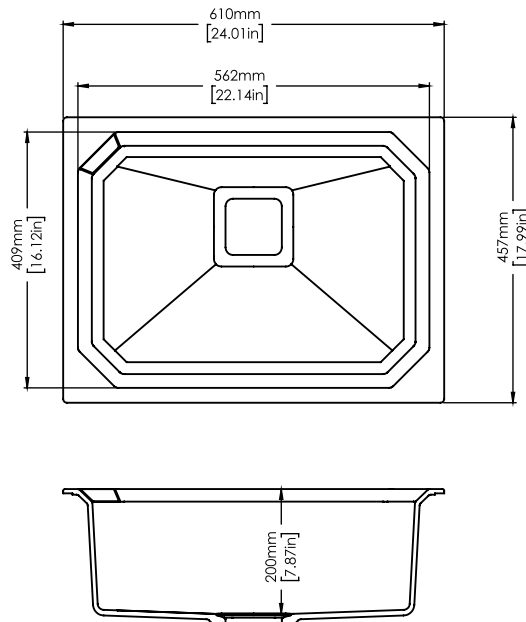

Azure

Sand

Graphite

**Sink Accessories PVD Colors**

Gun Metal

Rose Gold

**Line Drawing**

**\* Size : 24" x 18" x 8"**