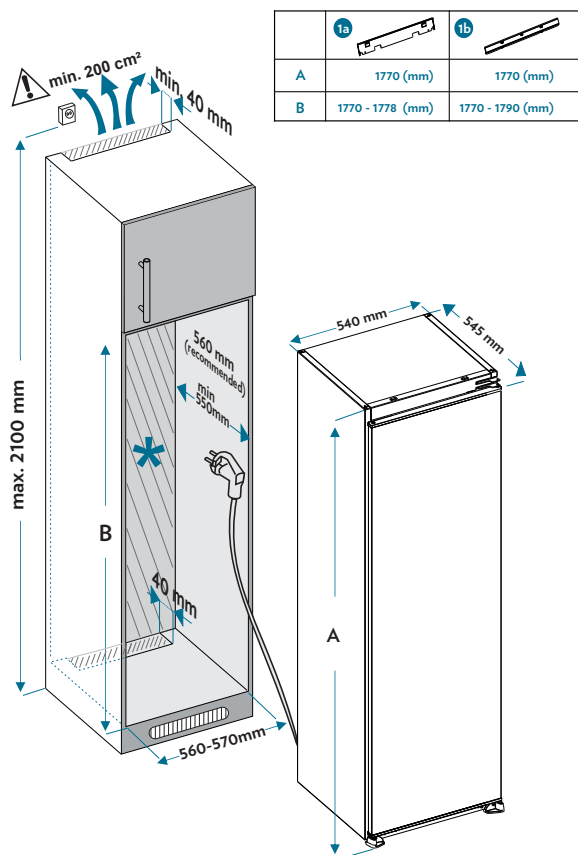

## Buil in Full Refrigerator

**BARAZZA**  
taste of design

- specific type: standard
- product style: single door
- freezer location: larder
- refrigeration system: static
- control system: electronic
- energy class: A+
- gross/net volume: 303L / 300L
- dimension: 540 x 545 x 1770 mm
- refrigerating gas: R600A
- power (W): 110