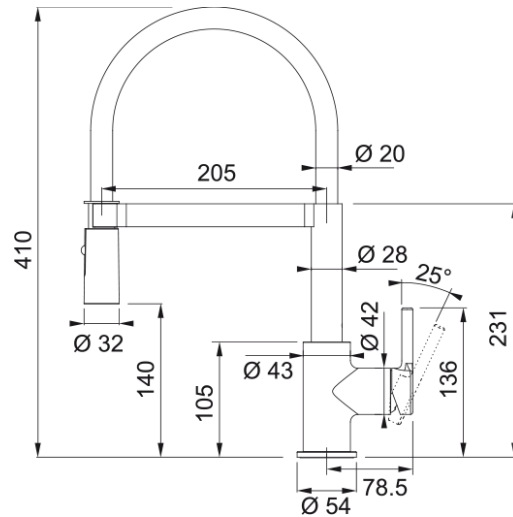

Lina Semi-Pro Chrome/ Black Mixer | 115.0626.085

Lina Semi Professional Chrome finish with Nylon Black Spray Hose, Overall height 410mm, 10/90 Degree handle movement, with flexible steel spring hose, magnetic docking hand spray holder and dual spray function.

Product Information

Spout version	S - semi-professional
Color	Bi-chrome/black
Type of material	Brass
Flexible pullout hose material	Silicon black
Shower material	ABS plastic

Dimensions

Tap hole diameter	35 mm
Cartridge dimension	35 mm
Height overall	410.0

Installation

Fixation type	shank
Water supply hose connection	3/8"
Water supply hose length	450 mm

Product specifications

Pressure	High Pressure
Version	Spray
Tap operation	side lever
Tap rotation	360°

Article Number