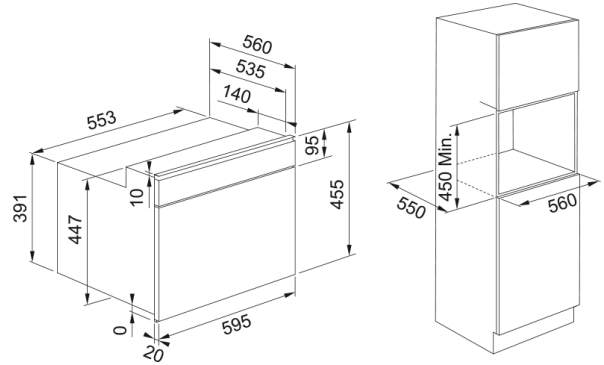

Mythos Combi Compact Oven FMY 45 MW XS | 131.0606.105

Mythos Combi Compact Oven FMY 45 MW XS. Stainless Steel / Black Glass. Microwave-combi oven, push-pull knobs, LCD display, 40 litre capacity. Functions: 9 Functions, 7 Special functions and Cookassist with 10 preset recipes. Smooth2close system allows you to open and close the oven door gently and safely. A perfect match with the ovens in the Mythos collection.

Product Information

Color	Inox
Type	Combi microwave
Opening mode	HANDLE

Dimensions

Width: front to back	595.0
Height Overall	455.0
Depth Overall	560.0

Energy specifications

Voltage	220-240 V
Frequency (Hz)	50

Installation

Installation type hob	Built-in
-----------------------	----------

Product Identification

Product brand	FRANKE
Product family	Mythos
Model range	MYTHOS

Properties

UI type	Electromechanic
Cavity capacity	40.0
Finish door	GLASS / SS
Display color	White
Number of knobs	2.0