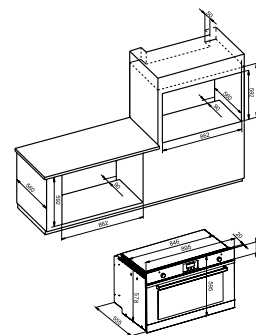

90 ICON *EXCLUSIVE* GAS OVEN built-in

90 cm Icon Exclusive gas built-in oven
Digital timer + knobs

NEW energy rating **A**

- 90 x 60 cm
- 4 manual functions
- 2 fan
- capacity: 120 litres
- maximum temperature: 250 °C
- 2 knobs control + white digital timer
- features: front controls, knobs and handle in Soft-Touch finish, 1 telescopic guide, chromed side racks, 1 tray 25 mm, 1 grid, soft closing doors, triple glass oven door, cavity enamel black, rounded internal lamp
- maximum absorbed power: 1.9 kW