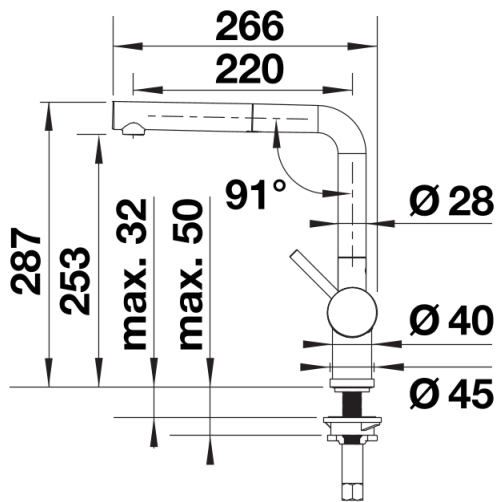

## Scope of supply

---

- 140° swivel spout for greater reach
- Ø 35 mm tap hole required
- With ceramic disk cartridge
- Patented jet regulator for markedly reduced scaling
- Spray made of metal
- Metal-sheathed spray hose
- BLANCO hose weight for extended reach
- Flexible connector pipes, 700 mm long and  $\frac{3}{8}$ " nut
- Stabilisation plate to increase the stability of the tap when fitted in stainless steel sinks
- With non-return valve and thus guaranteed against reflux in accordance with EN 1717

## Details

---

Swivel range

Side view hand gear 2D

Side view