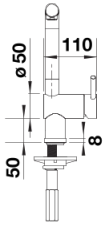

## Scope of supply

---

- 140° swivel spout for greater reach
- Ø 35 mm tap hole required
- With ceramic disk cartridge
- Patented jet regulator for markedly reduced scaling
- Spray made of metal
- Metal-sheathed spray hose
- BLANCO hose weight for extended reach
- Flexible connector pipes, 700 mm long and  $\frac{3}{8}$ " nut
- Stabilisation plate to increase the stability of the tap when fitted in stainless steel sinks
- With non-return valve and thus guaranteed against reflux in accordance with EN 1717

## Details

---

Swivel range

Side view hand gear 2D

Side view