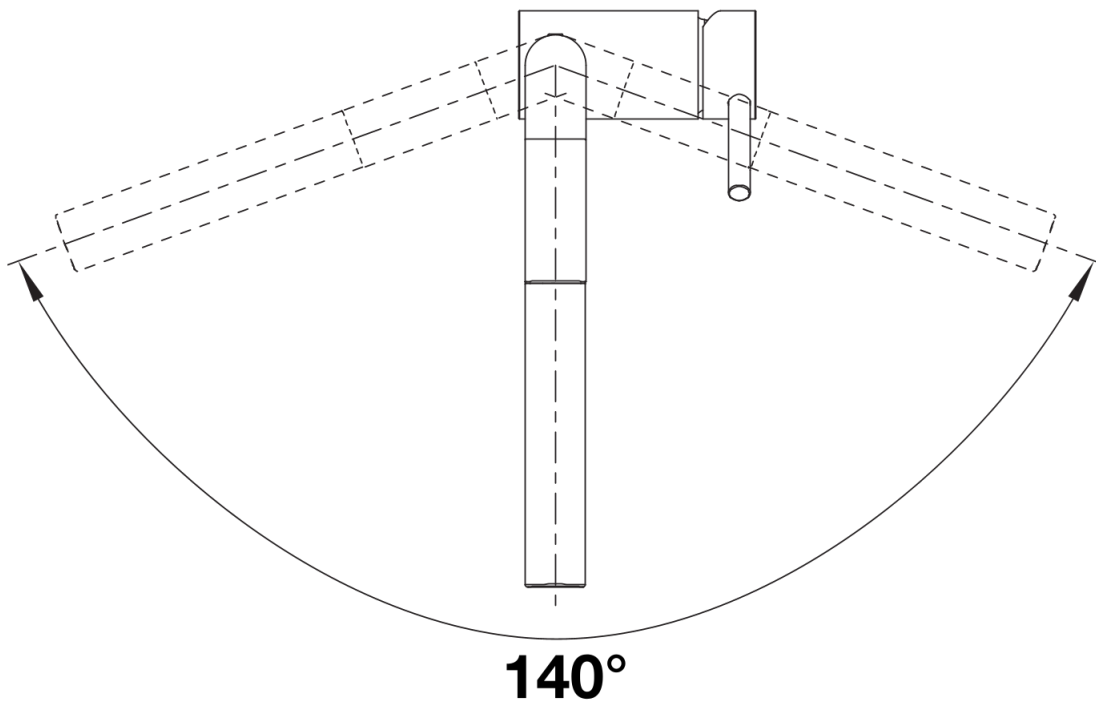

## Scope of supply

---

- 140° swivel spout for greater reach
- Ø 35 mm tap hole required
- With ceramic disk cartridge
- Patented jet regulator for markedly reduced scaling
- Spray made of metal
- Metal-sheathed spray hose
- BLANCO hose weight for extended reach
- Flexible connector pipes, 700 mm long and  $\frac{3}{8}$ " nut
- Stabilisation plate to increase the stability of the tap when fitted in stainless steel sinks
- With non-return valve and thus guaranteed against reflux in accordance with EN 1717

## Details

---

Swivel range

Side view hand gear 2D

Side view