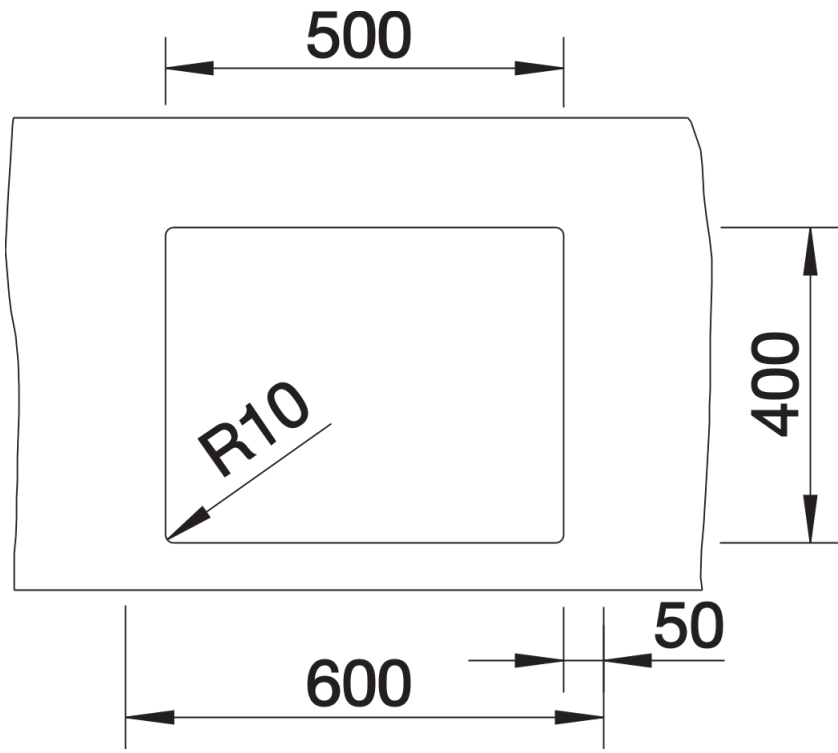

## Scope of supply

---

- waste kit with space saving pipe
- 3 ½" InFino basket strainer
- fixing kit

## Details

---

Top view

Cut-out