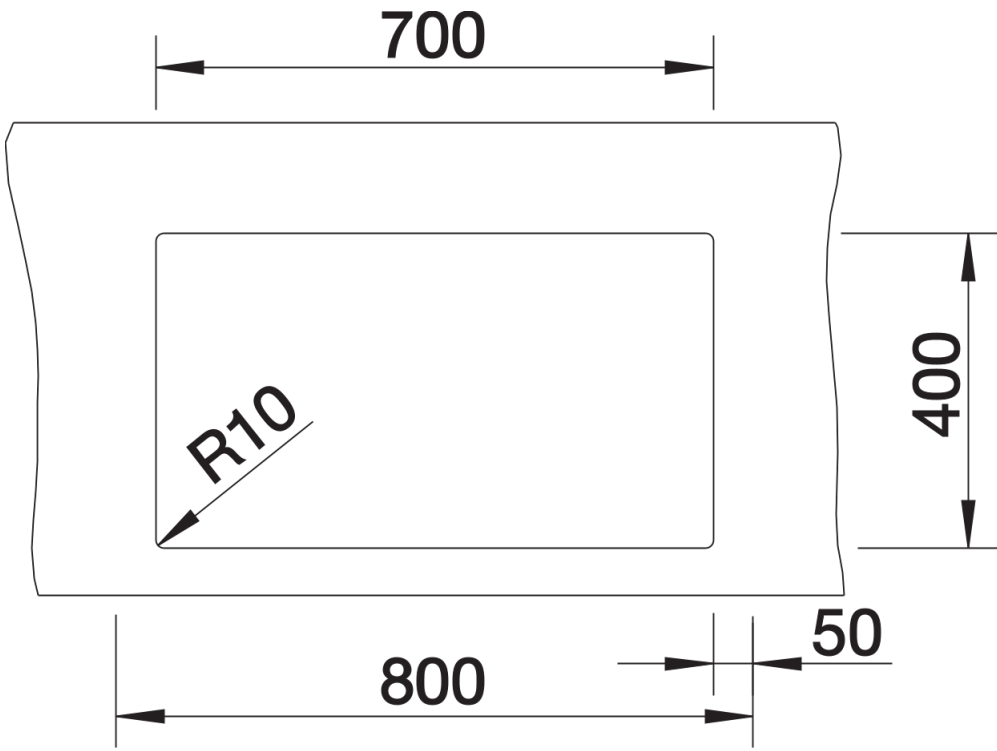

## Scope of supply

---

- waste kit with space saving pipe
- 3 ½" InFino basket strainer
- fixing kit

## Details

---

Top view

Cut-out