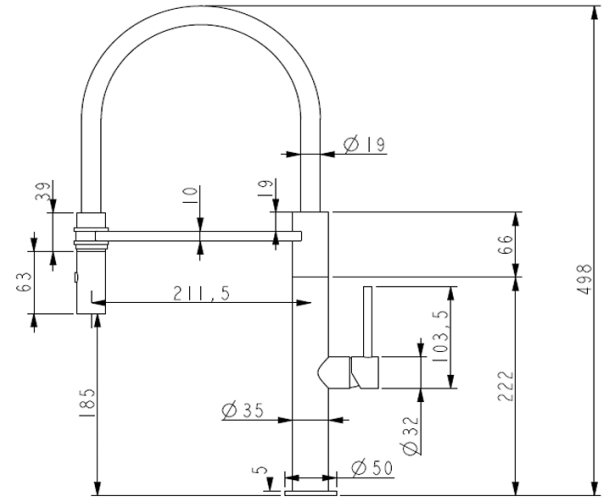

# KYROS MIXER

CODE : KY 800KT MB/06

TECHNICAL DRAWING

## FEATURES

**KYROS Single lever kitchen mixer swivel  
spout,hand  
shower aerator 6 l',flex hoses 55cm  
1/2"F,ceramic  
cartridge 0-90° Carysil Matt black**