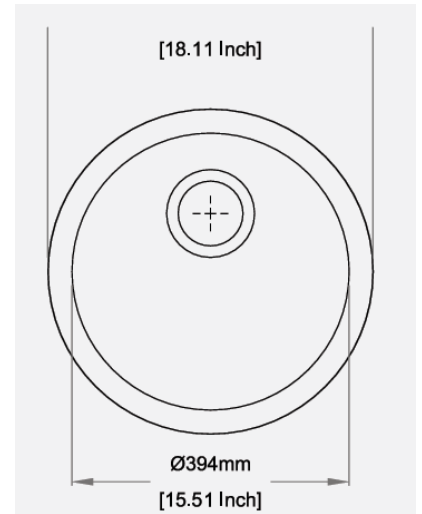

Quartz sink with single and half bowl

CODE : Rock (DB)

TECHNICAL DRAWING

FEATURES

Installation

Top Mount

Flush Mount

Under Mount

Dimensions

Rock

Color : Deep Black

Installation : T/F/U-Mount

SINK : 460 mm

Bowl: 394 Depth : 190 mm