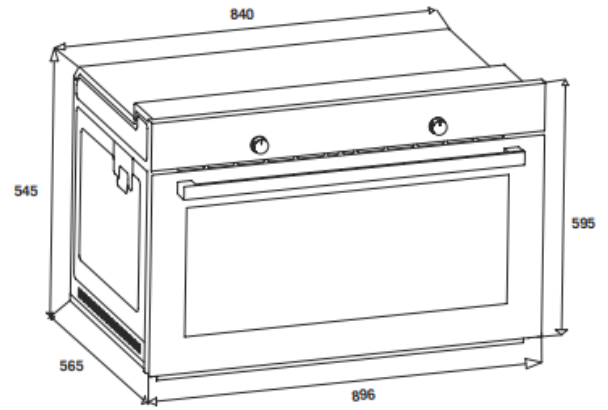

90CM GAS BUILT-IN OVEN

CODE : TA OV GA 90 4F SS

TECHNICAL DRAWING

FEATURES

- Stainless Steel
- Tempered Black Glass
- Thick Bottom Inox Stripe
- Gas (4000W)
- Gas (2700W)
- 1 Knob
- Auto Ignition
- Yes (24W)
- Yes (1x 24W)
- Double Glazed, Full inner Glass without frame, Easy Remove
- Low-E (Thermo-reflective)
- Standart
- Yes (15W)
- Yes (6W)
- Flat, Enamelled Easy Clean Cavity
- 1x Enamelled Deep Tray + 1x Chrome Wire Grid
- Alm. Handle
- Inox Painted / Inox Capped
- 105 Liters
- UK Plug with Cable
- English & Arabic
- Styrofoam packing with Shrink cover
- 896*565*595mm
- TOTAL POWER LOAD : 58 w (Full Gaz)