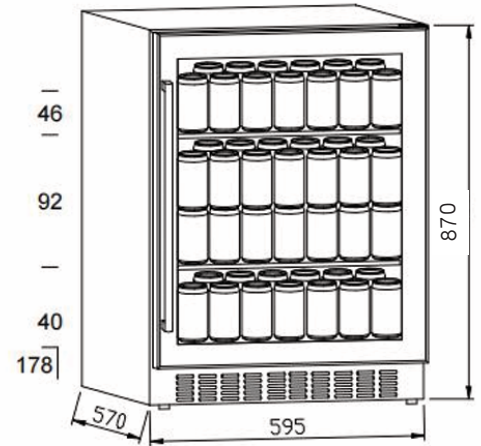

BEVERAGE COOLER

CODE : UC BC NF 60-135

TECHNICAL DRAWING

FEATURES

- **New Built-in beer & Beverage cooler**
- **Net Capacity: 135L**
- **Single Zone**
- **Temperature range: 3 - 18°C / 32 - 50 °F**
- **Black Seamless Stainless Steel frame door**
- **WHDI I -490 handle**
- **Electronic Touchpad Control**
- **Chromed Shelves w/ SS front decoration**
- **Black grill ventilation**
- **Fan Cooling System R600a**
- **Unit (WxDxH): 595x570x870**