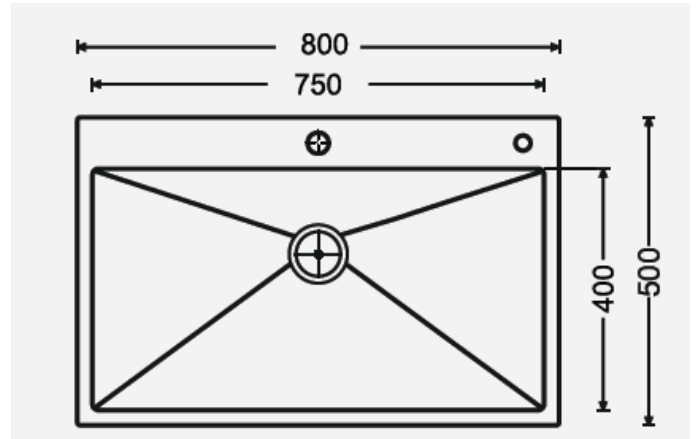

WALTZ 780 STEEL

CODE : WZS 610 78

TECHNICAL DRAWING

FEATURES

Installation

Top Mount

Flush Mount

Under Mount

Dimensions

WALTZ 780 STEEL

Color : Stainless Steel

Installation : T/F/U-Mount

SINK : 800 x 500 mm

Bowl: 750 x 400 x 200 mm