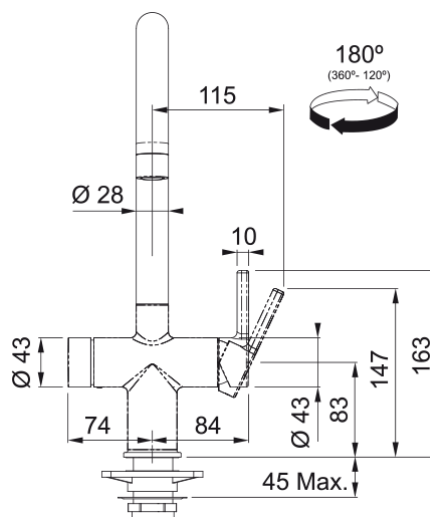

Mythos Water Hub 6in1 Electronic GD | 160.0731.754

Say goodbye to waiting for your preferred choice of water experience and wasting plastic. Welcome new Mythos Water Hub, an innovative 6-in-1 home solution instantly providing hot or cold water and four special filtered water functions: instant boiling, chilled, ambient, and sparkling. Water your way is now at a touch of the tap. NB This product will be available in September 2025.

Product Information

Spout version	J - spout
Color	Gold
Type of material	Brass
Flexible pullout hose material	Nylon grey

Dimensions

Tap hole diameter	35 mm
Cartridge dimension	35 mm

Installation

Fixation type	Shank
Water supply hose connection	3/8"
Water supply hose length	550 mm

Product specifications

Pressure	High pressure
Version	Swivel
Tap operation	Side lever
Tap rotation	360°

Product Identification

Product brand	FRANKE
Product family	Mythos
Model range	MYTHOS

Properties

Electronic	Light and push button
Eco water saving	No
Type of aerator	High Temperature
Type of multifunctional system	All in one
Temperature range	105°C