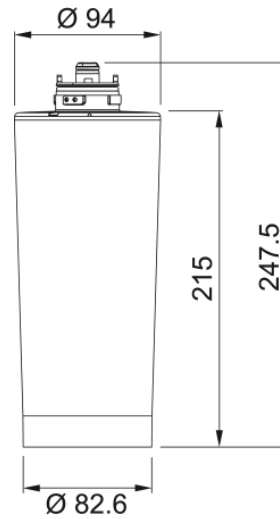

# Cons Filter cartridge PRO M Connect | 150.0717.797

Consumable Filter cartridge PRO M Connect