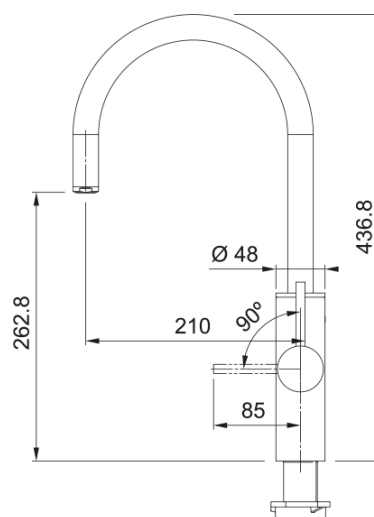

Mythos Water Hub 6in1 Electronic StSteel | 160.0709.049

Say goodbye to waiting for your preferred choice of water experience and wasting plastic. Welcome new Mythos Water Hub, an innovative 6-in-1 home solution instantly providing hot or cold water and four special filtered water functions: instant boiling, chilled, ambient, and sparkling. Water your way is now at a touch of the tap.

Product Information

Spout version	J - spout
Color	Stainless steel
Type of material	Stainless steel 304

Dimensions

Tap hole diameter	35 mm
Cartridge dimension	35 mm

Installation

Fixation type	Shank
Water supply hose connection	3/8"
Water supply hose length	700 mm

Product specifications

Pressure	High pressure
Version	Swivel spout
Tap operation	Side lever
Tap rotation	180°

Product Identification

Product brand	FRANKE
Product family	Mythos
Model range	MYTHOS

Properties

Electronic	Push button
Eco water saving	No
Type of aerator	Honeycomb
Type of multifunctional system	All in one