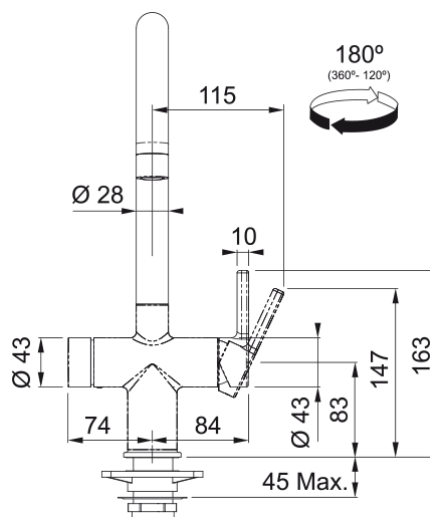

Mythos Water Hub 6in1 Electronic MB | 160.0731.740

Say goodbye to waiting for your preferred choice of water experience and wasting plastic. Welcome new Mythos Water Hub, an innovative 6-in-1 home solution instantly providing hot or cold water and four special filtered water functions: instant boiling, chilled, ambient, and sparkling. Water your way is now at a touch of the tap. NB This product will be available in September 2025.

Product Information

Spout version	J - spout
Color	Matt Black
Type of material	Brass
Flexible pullout hose material	Nylon grey

Dimensions

Tap hole diameter	35 mm
Cartridge dimension	35 mm

Installation

Fixation type	Shank
Water supply hose connection	3/8"
Water supply hose length	550 mm

Product specifications

Pressure	High pressure
Version	Swivel
Tap operation	Side lever
Tap rotation	360°

Product Identification

Product brand	FRANKE
Product family	Mythos
Model range	MYTHOS

Properties

Electronic	Light and push button
Eco water saving	No
Type of aerator	High Temperature
Type of multifunctional system	All in one
Temperature range	105°C