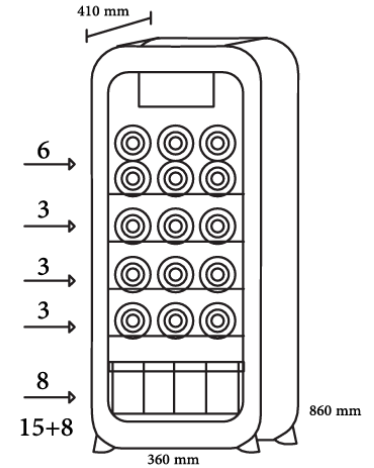

FANTASY FRIDGE

CODE : FA WB BC 36 50 BK

TECHNICAL DRAWING

FEATURES

- **Compressor Wine Cooler**
- **Wireless charger**
- **Capacity: 12 bottles (750 ml Bordeaux)**
- **Cooling Zone: Single Zone**
- **Installation Type: Built-in / Wine Cabinet**
- **Control Type: On-door control panel**
- **Door Frame: Plastic**
- **Rated Voltage / Frequency: 220–240V / 50Hz**
- **Power Plug: BS Plug**
- **Temperature Zone: Single Zone**
- **Temperature Range: 2–22°C**
- **Door Glass Type: -Low-E Glass + Argon + Tempered Glass**
- **Shelves Included**
- **3 × Wireless shelves**
- **1 × Glass shelf**
- **LED Display Color: White**
- **Interior LED Lighting: White**