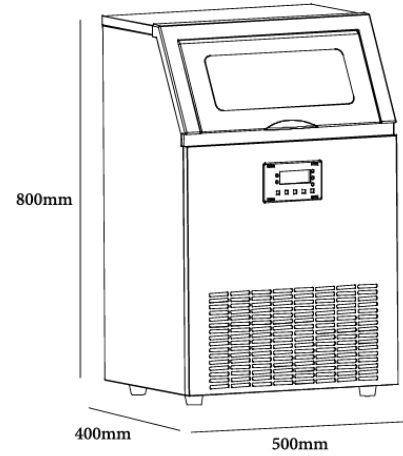

## ICE MAKER

CODE :UC IC 55K DC

TECHNICAL DRAWING

## FEATURES

- 24H Ice Yield : 55kg/121lbs
- Ice Storage Capacity : 15kg/33lbs
- Operating Cycle : 10-15mins
- Net weight : 28kg
- Rated Voltage : AC220V
- Rated Power : 400W
- Refrigerant : R290
- Water Inlet Mode : Tap Water
- Appearance materials : Stainless steel,PP plastic and ABS
- Unit Dimensions : 500X400X800mm